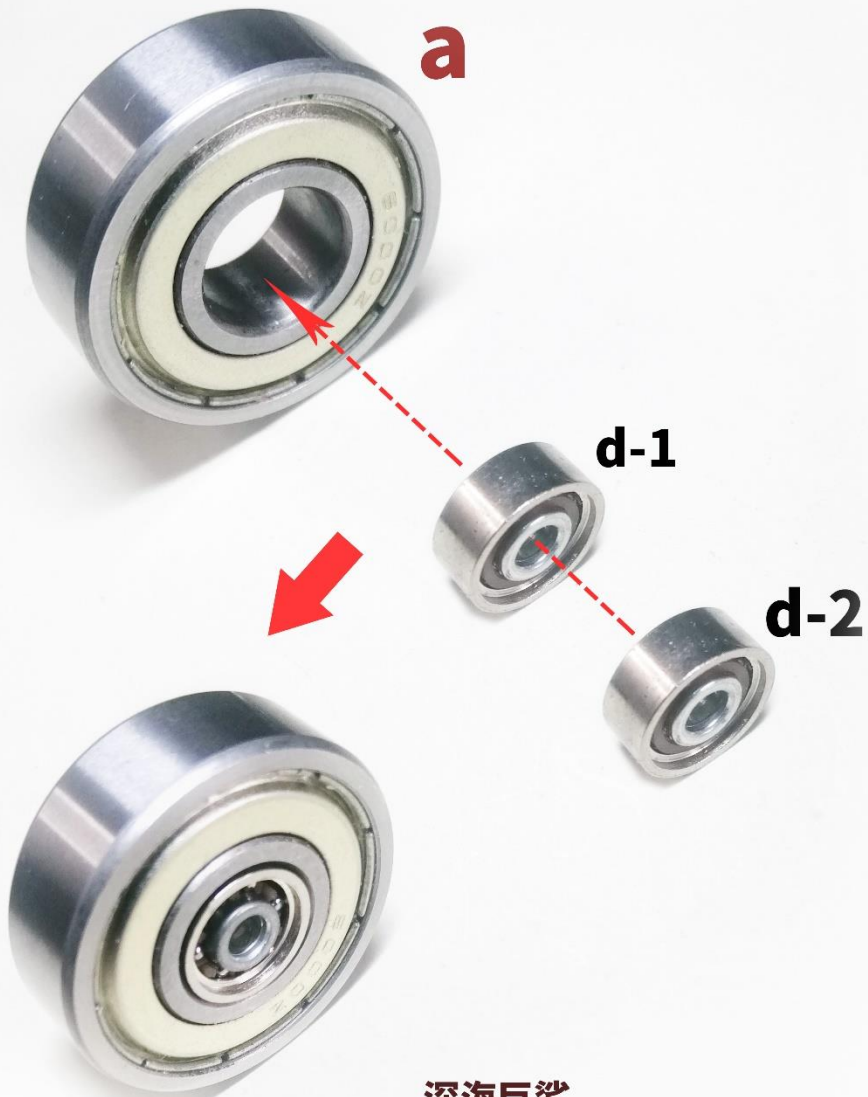

深海巨鲨
DEEP-SEA GIANT SHARK
-5-