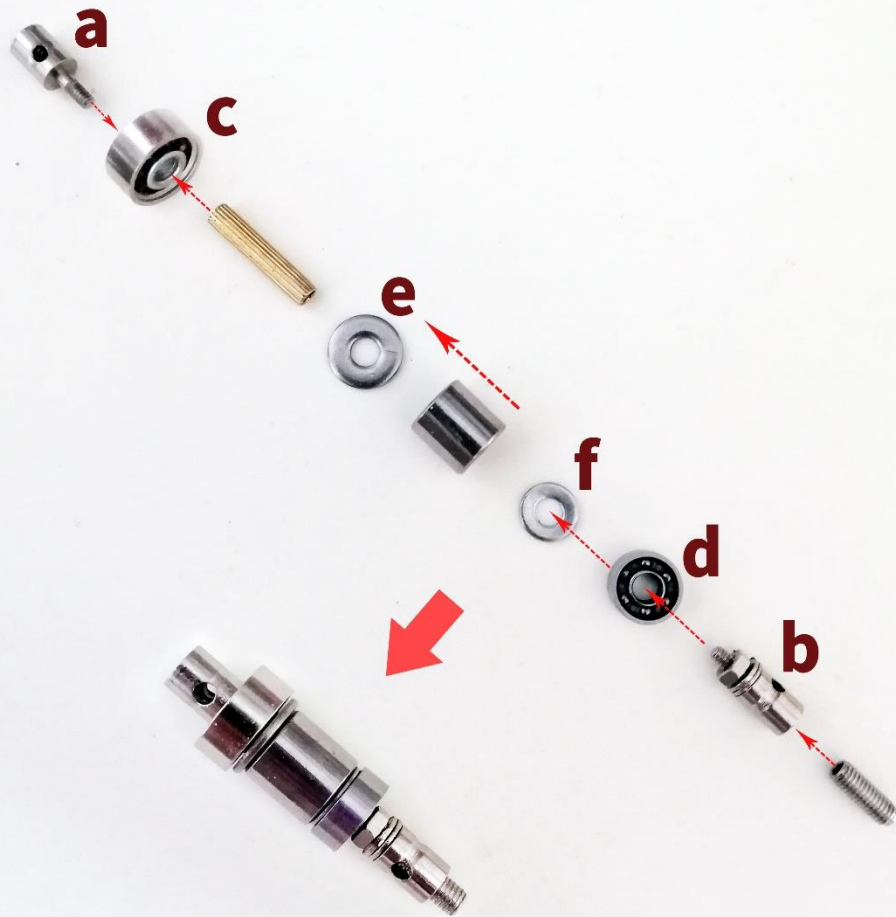

(右)

深海巨鲨  
DEEP-SEA GIANT SHARK

-3-

注:(此处可用钳子把a1.a2拧上)  
Twist a1 and a2 together with pliers.

**机械公敌**  
MECHANICAL ENEMY

**深海巨鲨**  
**DEEP-SEA GIANT SHARK**  
**-5-**

【B-6】所含零件

深海巨鲨  
DEEP-SEA GIANT SHARK