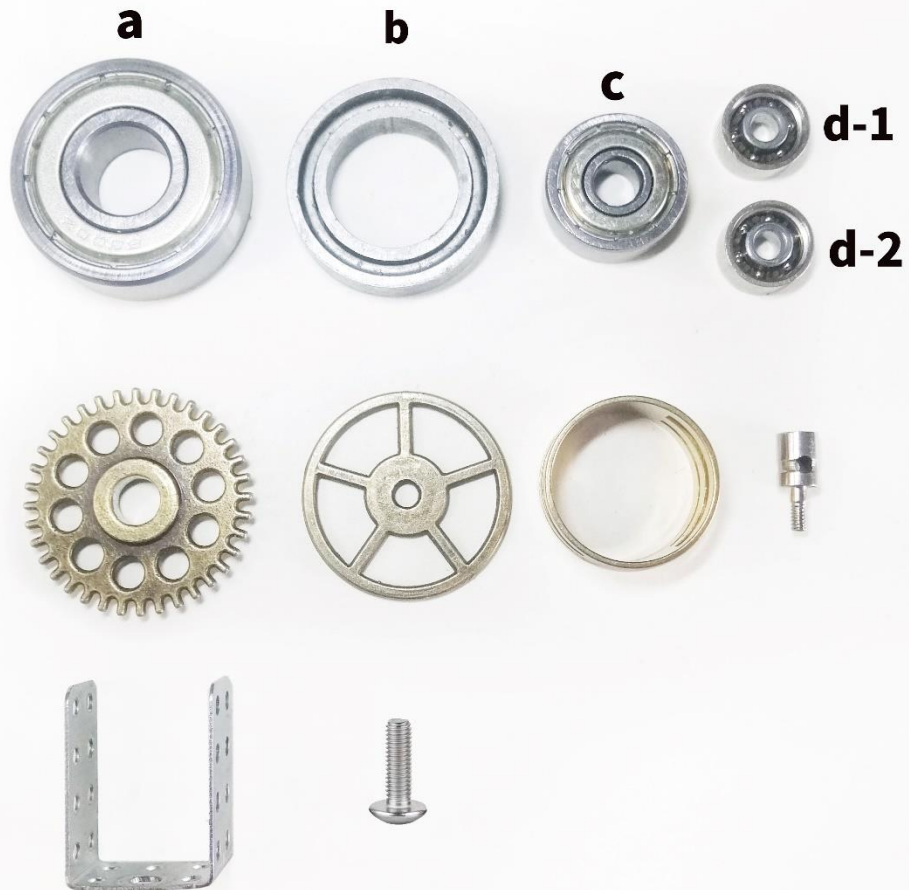

**-3-**

No nuts are needed to secure here.

**注：此处不用螺母固定**

(左右各一个卡进去)

Insert one card on each side.

**【C-3】 所含零件**

**深海巨鲨**  
**DEEP-SEA GIANT SHARK**

机械公敌  
MECHANICAL ENEMY