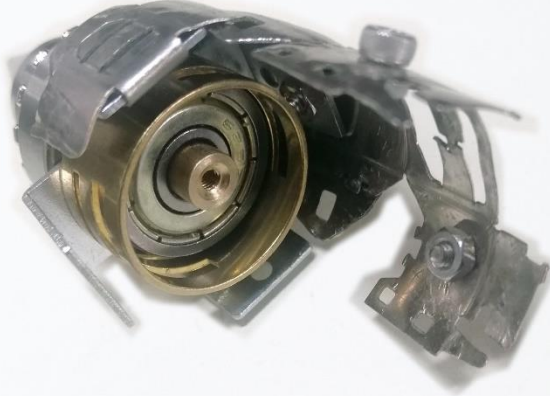

机械公敌
MECHANICAL ENEMY

深海巨鲨
DEEP-SEA GIANT SHARK

-3-