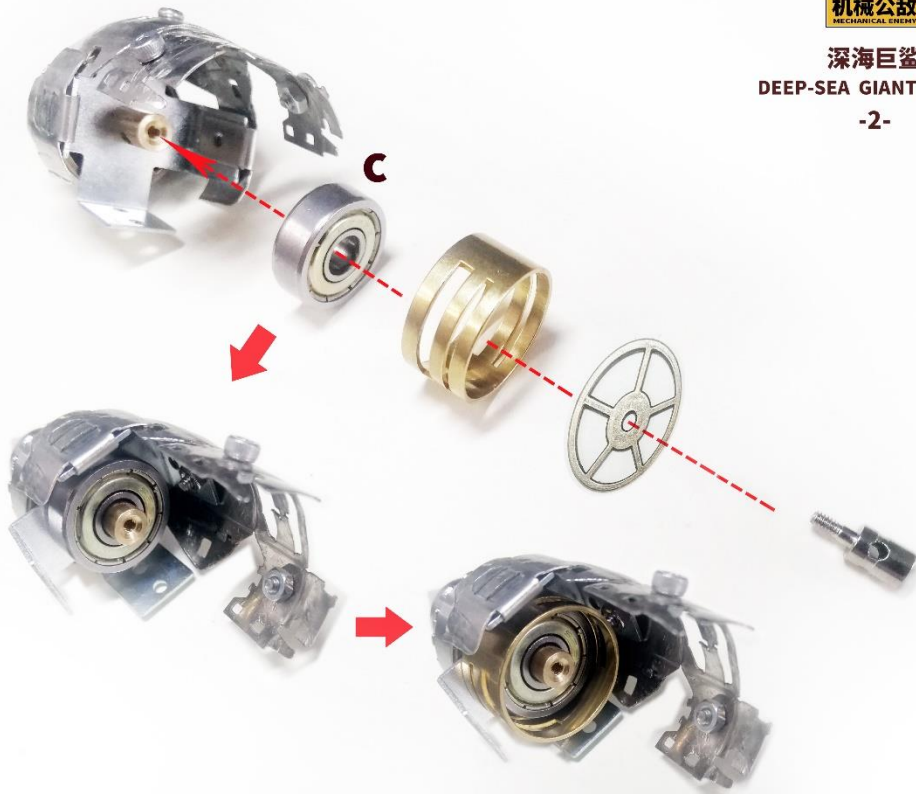

机械公敌
MECHANICAL ENEMY

深海巨鲨
DEEP-SEA GIANT SHARK

-2-