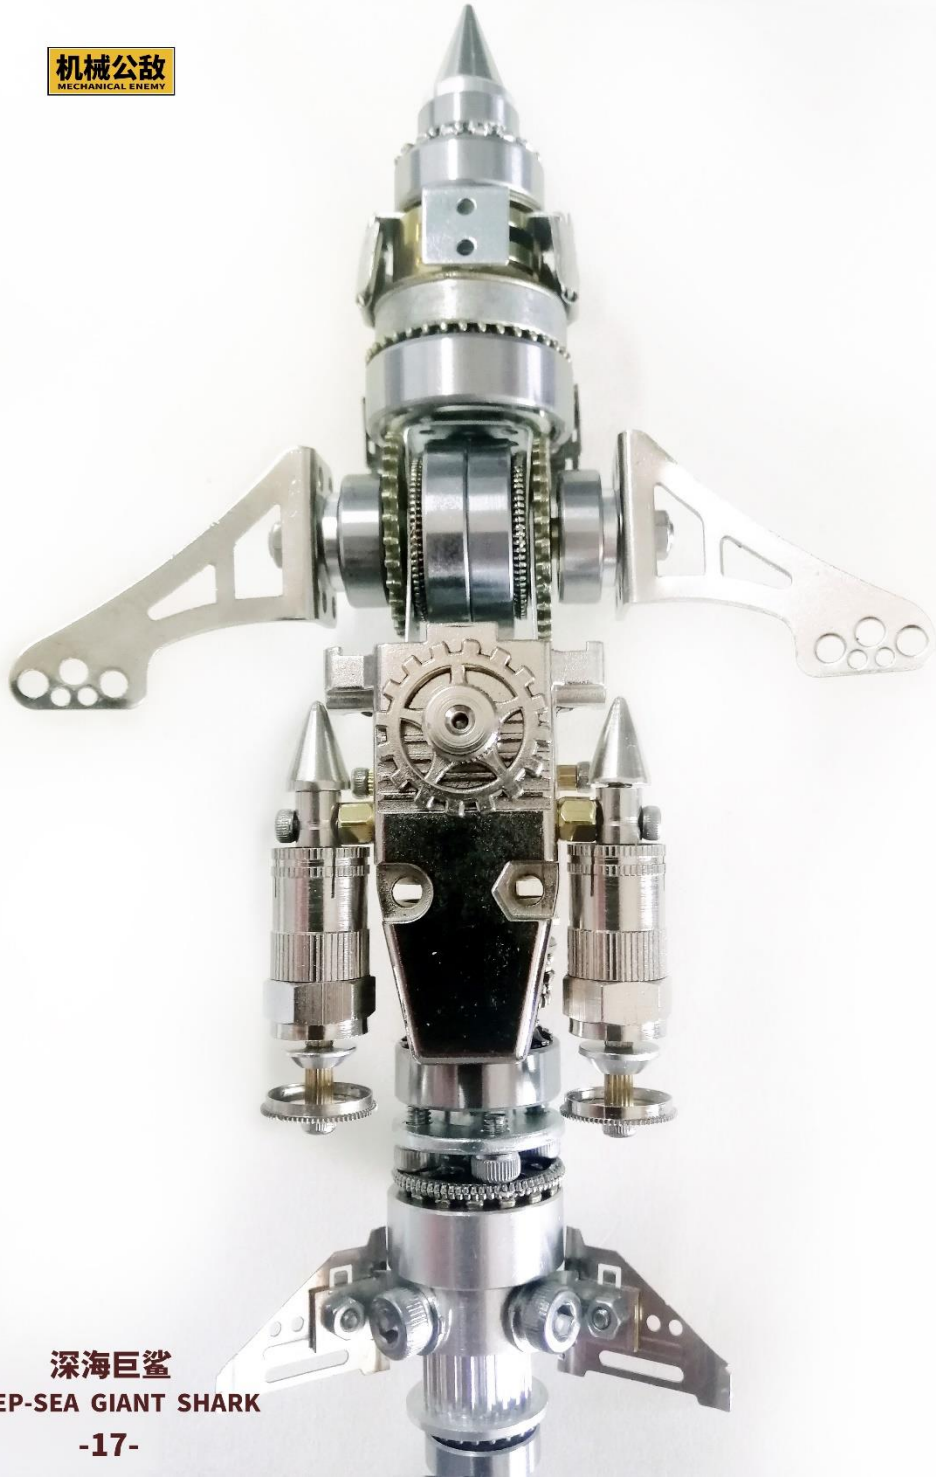

深海巨鲨  
DEEP-SEA GIANT SHARK  
-15-

**机械公敌**  
MECHANICAL ENEMY

**深海巨鲨**  
**DEEP-SEA GIANT SHARK**  
**-16-**

**-16+-**

机械公敌  
MECHANICAL ENEMY

深海巨鲨  
DEEP-SEA GIANT SHARK  
-17-

**d**  
14mm

**a**  
(黑色)  
8mm  
black