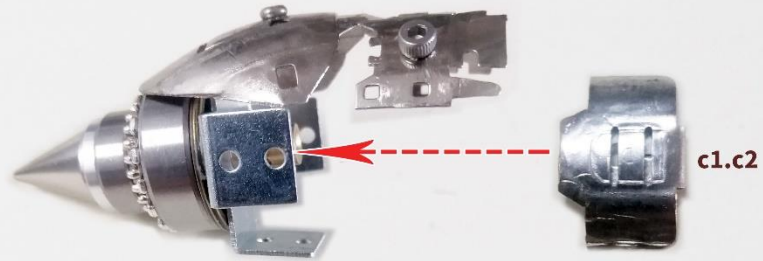

**-3-**

No nuts are needed to secure here.

**注：此处不用螺母固定**

(左右各一个卡进去)

Insert one card on each side.

**【C-3】 所含零件**

**深海巨鲨**  
**DEEP-SEA GIANT SHARK**

机械公敌  
MECHANICAL ENEMY