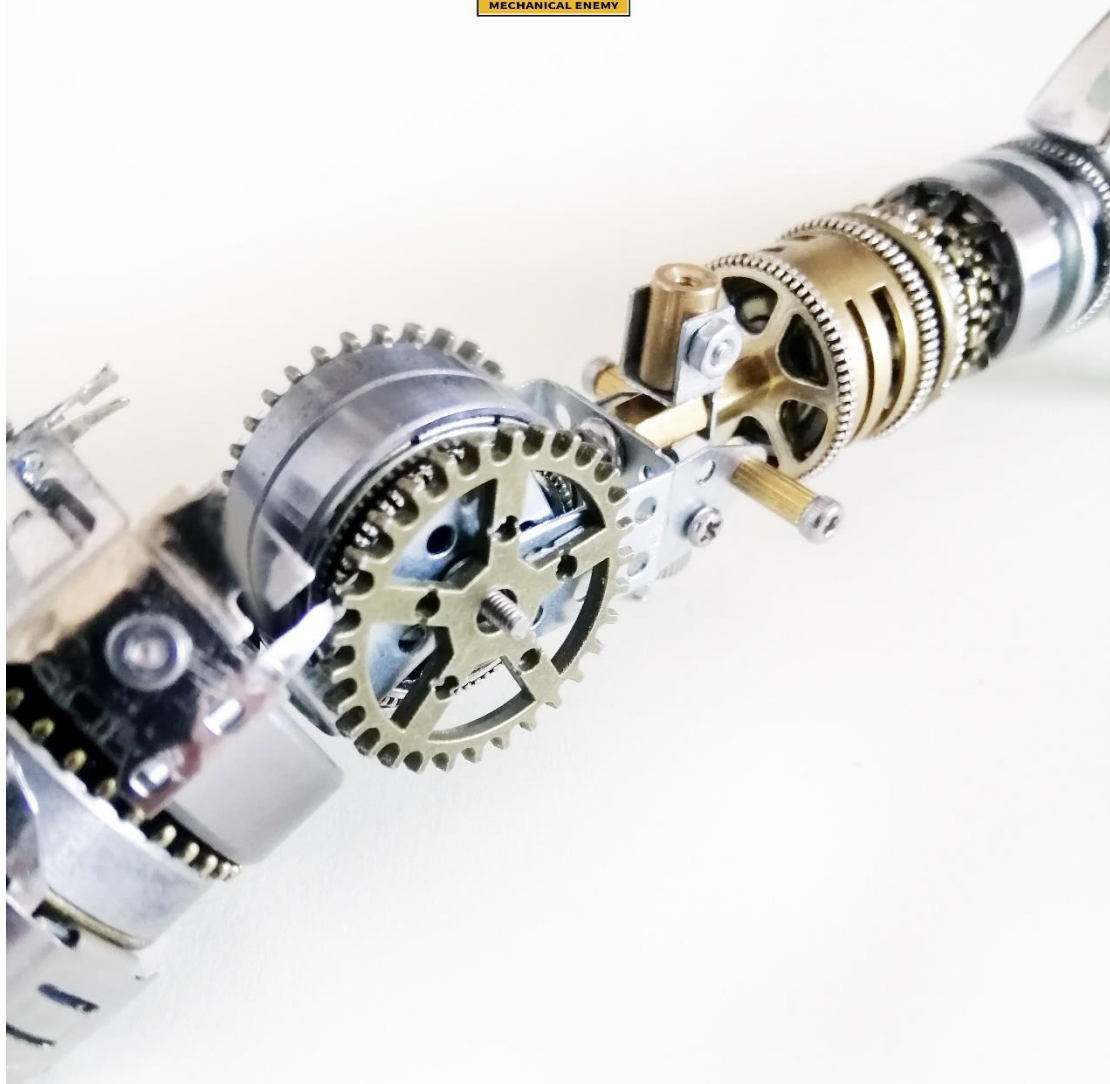

机械公敌
MECHANICAL ENEMY

深海巨鲨
DEEP-SEA GIANT SHARK
-14-