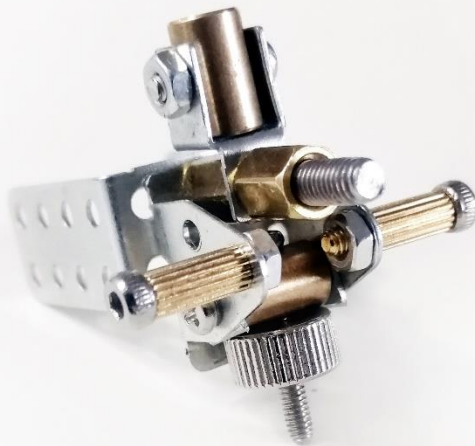

7

后

深海巨鲨  
DEEP-SEA GIANT SHARK

深海巨鲨  
DEEP-SEA GIANT SHARK

注：此处一定要拧紧！

Be sure to tighten it here

深海巨鲨  
DEEP-SEA GIANT SHARK

**a1**

**【垫片-1】  
shim -1**

**shim on the inner side  
【垫片在内侧】**

深海巨鲨  
DEEP-SEA GIANT SHARK  
-7-

深海巨鲨  
DEEP-SEA GIANT SHARK

机械公敌  
MECHANICAL ENEMY

深海巨鲨  
DEEP-SEA GIANT SHARK  
-10-

**机械公敌**  
MECHANICAL ENEMY