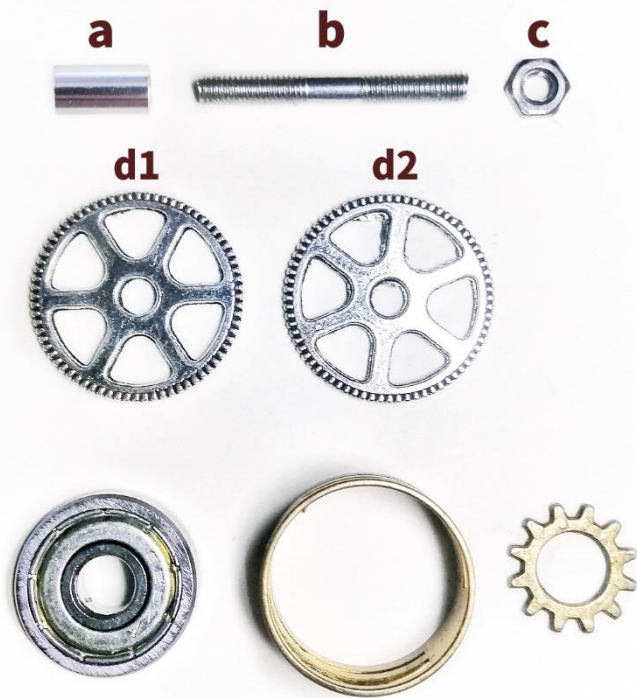

【B-2】所含零件

深海巨鲨
DEEP-SEA GIANT SHARK