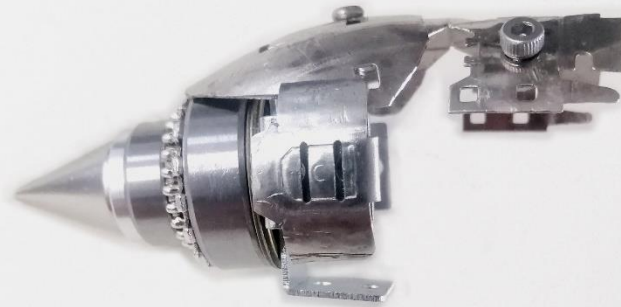

**-3-**

No nuts are needed to secure here.

**注：此处不用螺母固定**

(左右各一个卡进去)

Insert one card on each side.

**【C-3】 所含零件**

**深海巨鲨**  
**DEEP-SEA GIANT SHARK**

机械公敌  
MECHANICAL ENEMY