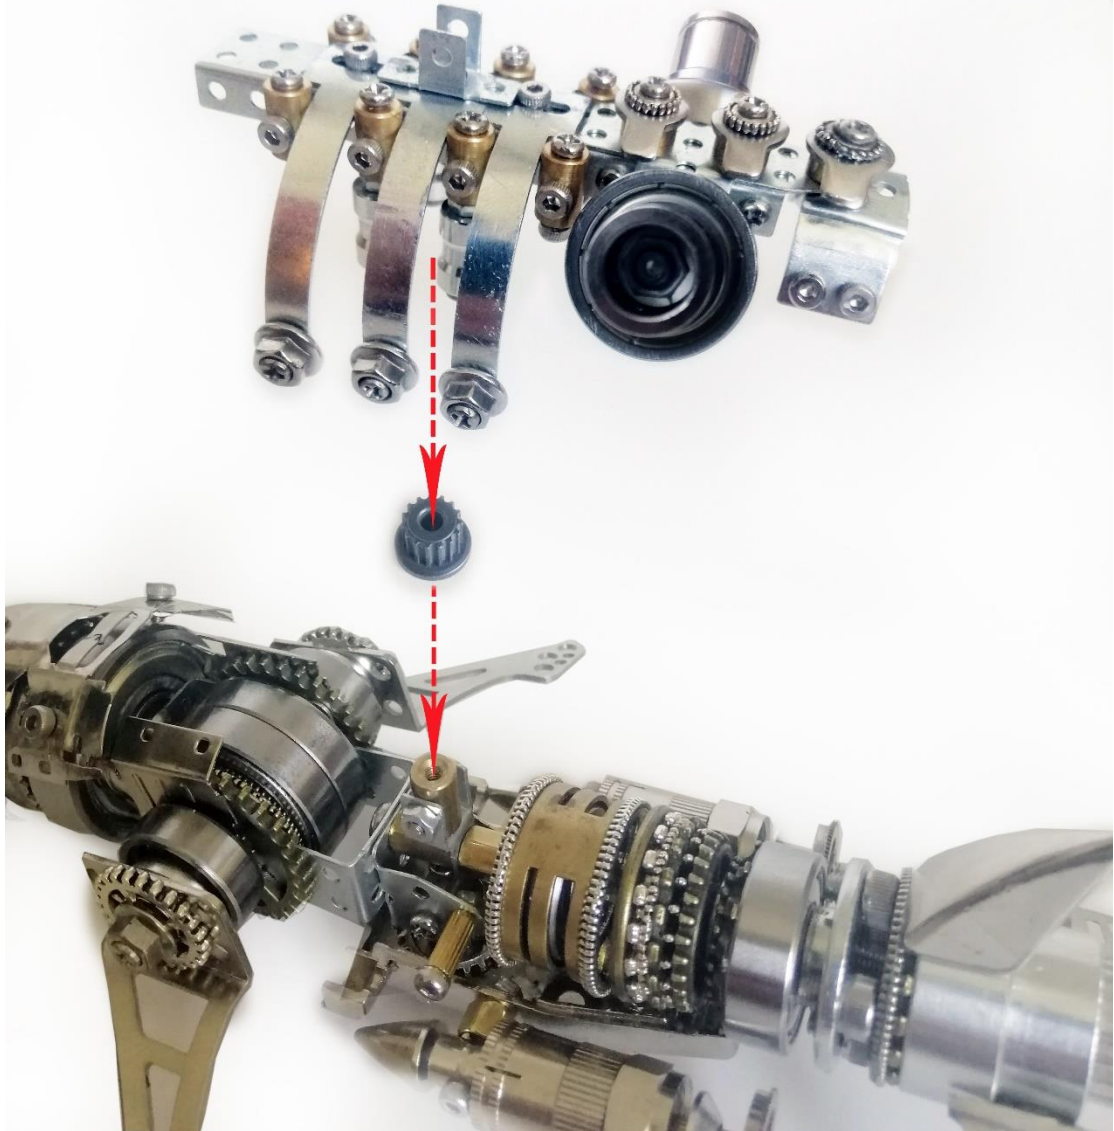

深海巨鲨
DEEP-SEA GIANT SHARK

-5-