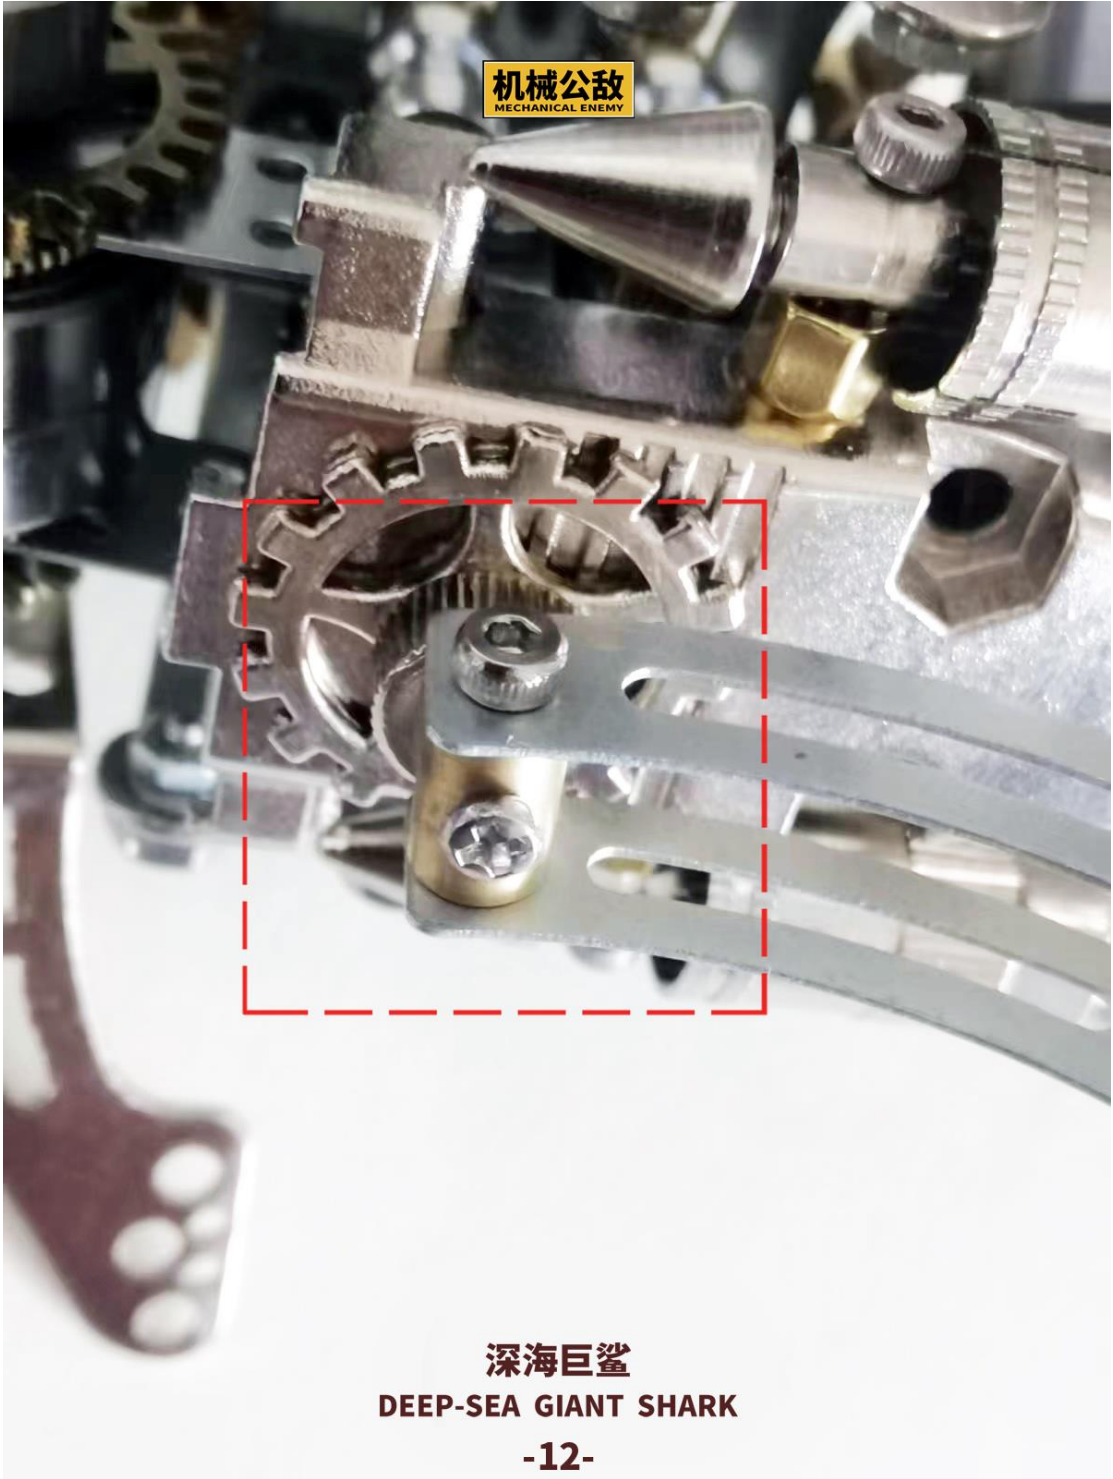

机械公敌
MECHANICAL ENEMY

深海巨鲨
DEEP-SEA GIANT SHARK

-12-