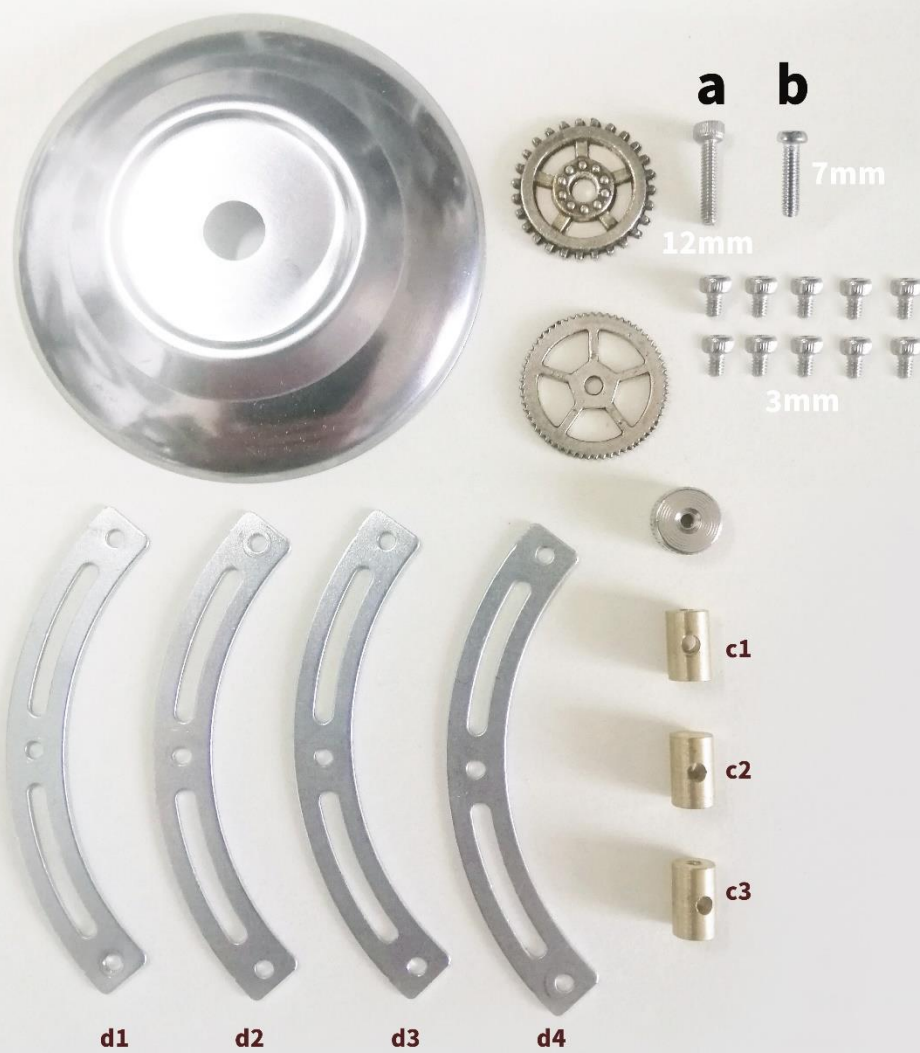

扣上：先扣前面！  
buckle the front fist.

深海巨鲨  
DEEP-SEA GIANT SHARK

深海巨鲨  
DEEP-SEA GIANT SHARK

深海巨鲨  
DEEP-SEA GIANT SHARK  
-14-

**机械公敌**  
MECHANICAL ENEMY

**深海巨鲨**  
**DEEP-SEA GIANT SHARK**

**-15-**

【E-3】所含零件